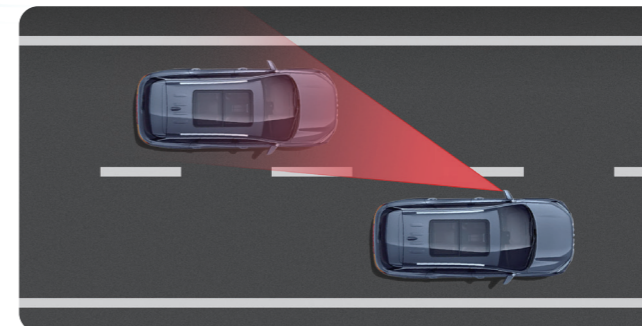

Supportive for mobile phone wireless charging

Dashboard equipped with luxury soft-touch material

Dual 12.3-inch and dual-screen

Seat multi-directional electric adjustment + seat ventilation/heating + comfortable lumbar support

INTELLIGENT

Full intelligence · Everything under control

- BSD Blind spot monitoring system
- LDWS Lane Departure Warning System
- Micro Electric Cruise control

Front/Back radar

BSM Blind spot monitoring system