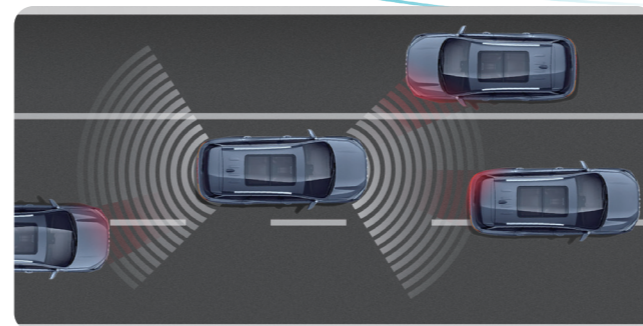

Supportive for mobile phone wireless charging

Dashboard equipped with luxury soft-touch material

Dual 12.3-inch and dual-screen

Seat multi-directional electric adjustment + seat ventilation/heating + comfortable lumbar support

INTELLIGENT

Full intelligence · Everything under control

- BSD Blind spot monitoring system
- LDWS Lane Departure Warning System
- Micro Electric Cruise control

Front/Back radar

BSM Blind spot monitoring system