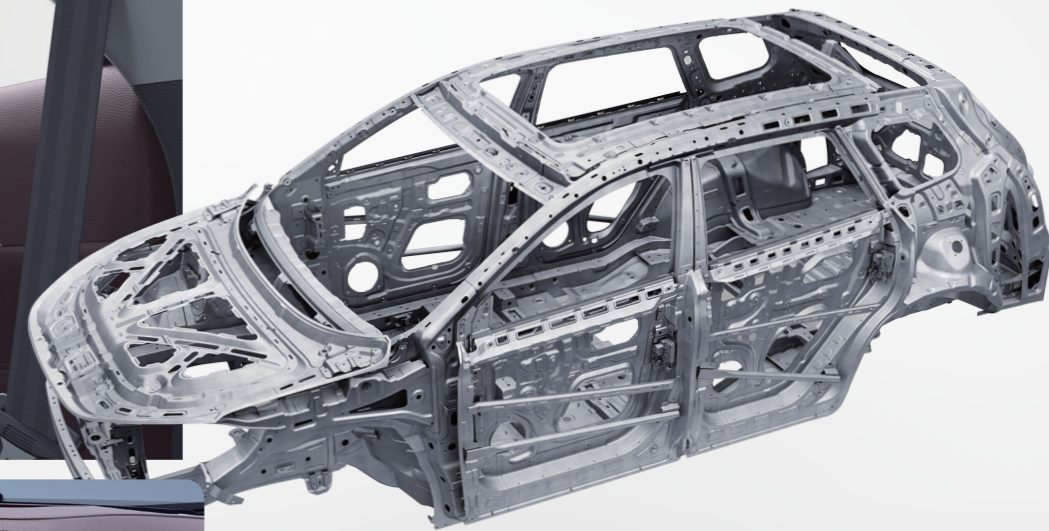

JETOUR
— Drive Your Future —

JETOUR
— Drive Your Future —

X90 PLUS

APPEARANCE

Outstanding image · Superior prestige

Hexagonal, calm and square cross-grained chrome-plated grille

R20 Wheels

Suspended roof design

360 degree panoramic parking

POWER

Abundant energy · Powerful output

One of Chinese top ten engines
1.6T GDI 7DCT (wet)

Car body carry Bosch ESP stabilization system

6 airbags

118 kinds of interior environmental protection materials, vehicle odor <3.5

SAFETY

Quality assurance · Safety companion

75% high-strength steel of super-strong cage body

CN95 grade safety air filter + PM2.5 intelligent air purification + negative ion healthy fresh air system

JETOUR X90 PLUS parameter configuration table